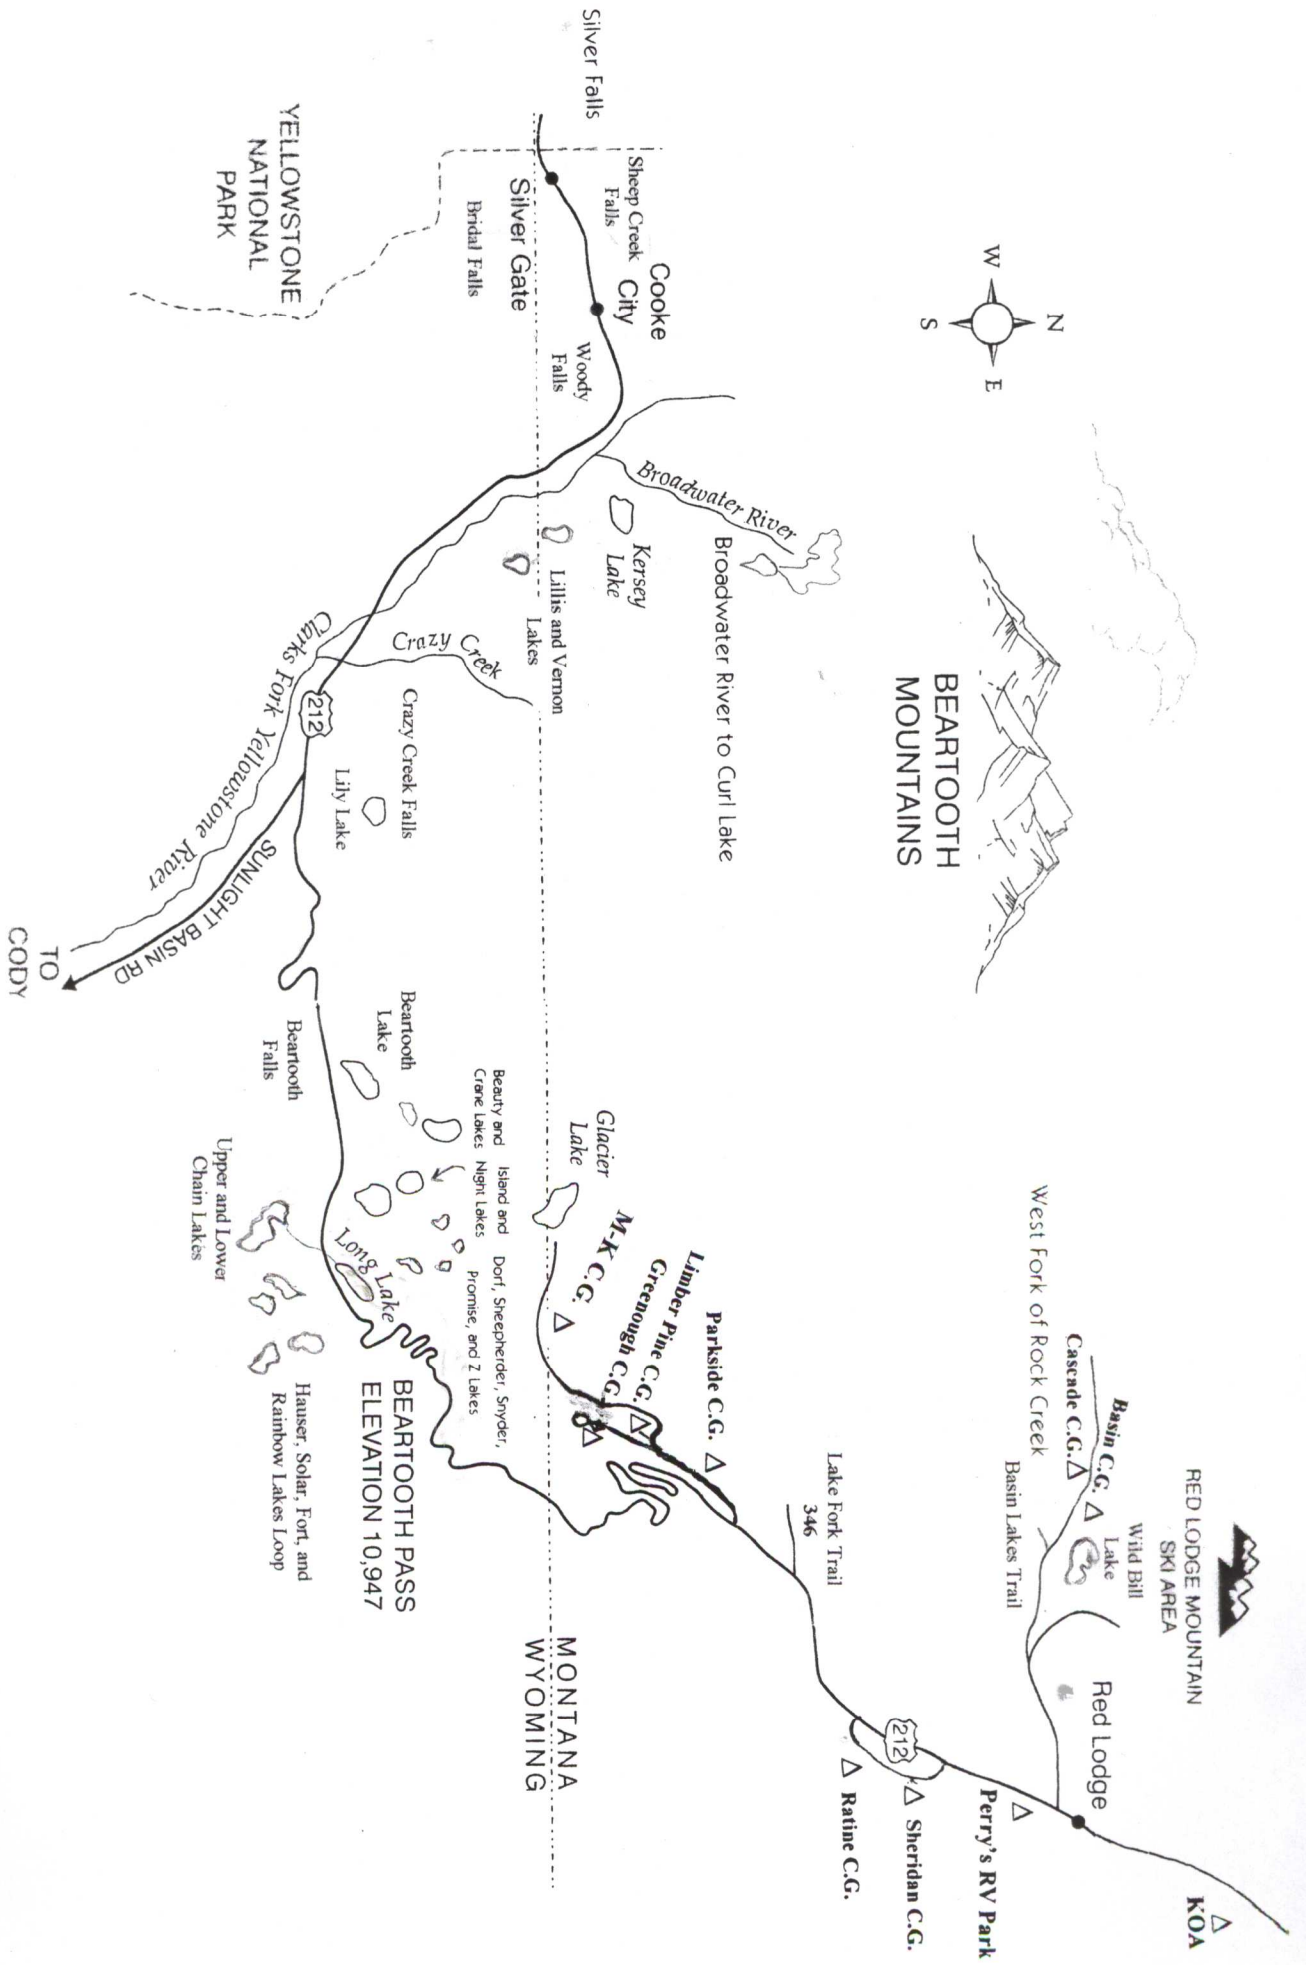

MAP OF THE HIKES

BEARTOOTH MOUNTAINS

RED LODGE MOUNTAIN SKI AREA

KOA

MONTANA WYOMING

BEARTOOTH PASS ELEVATION 10,947

YELLOWSTONE NATIONAL PARK

TO CODY